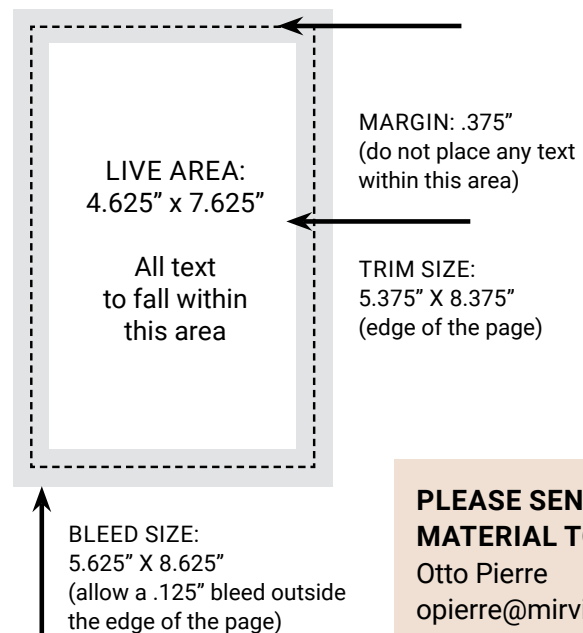

322 King Street West, Suite 400, Toronto, Ontario M5V 1J2

MECHANICAL SPECIFICATIONS (Printed Programme)

FULL PAGE

Trim Size	Bleed Size	Live Area
5.375" wide 8.375" high	5.625" wide 8.625" high	4.625" wide 7.625" high

DOUBLE PAGE SPREAD

Trim Size	Bleed Size	Live Area
10.75" wide 8.375" deep	11" wide 8.625" deep	10" wide 7.625" deep

FRACTIONAL ADVERTISEMENT

1/2 Horizontal	1/2 Vertical	1/4 Vertical
4.625" wide 3.75" high	2.25" wide 7.625" high	2.25" wide 3.75" high

FULL PAGE WITH BLEEDS

PLEASE SEND MATERIAL TO:
Otto Pierre
opierre@mirvish.com

- All critical matter must be kept within .375" from trim edges.
- Preferred file format: high resolution PDF (PDFX-1a).
- Please be sure to include trim, crop marks and bleed on your proof.
- Allow for a .125" bleed outside the trim.
- Images should be a minimum resolution of 300 dpi @ 100% size.
- All RGB images must be converted to CMYK.
- All spot colours (Pantone) must be converted to CMYK.
- Type should be a minimum of 8 point. Reverse type less than 12 point is not suitable for reproduction. Mirvish Productions is not responsible for reproduction of type in sizes smaller than those mentioned above.
- We reserve the right to add a keyline to floating ads to differentiate them from editorial.
- Double page spread creative must be supplied as two single page units with bleed.
- Production charges will apply for material not to specifications or alterations.

1/4 PAGE
600 x 280 pixels

1/2 PAGE
600 x 560 pixels

3/4 PAGE
600 x 840 pixels

FULL PAGE
600 x 1120 pixels

- JPG, PNG and GIF files, including animated GIFs.
- 150 dpi
- Maximum file size: 5 MB (images under 1 MB recommended).